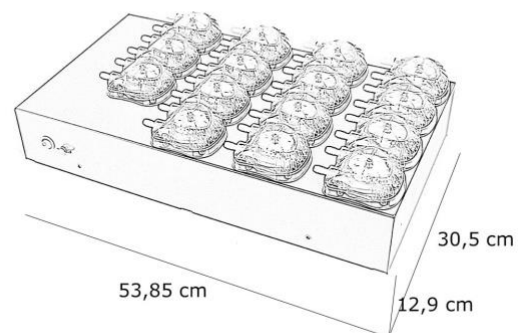

GiG 15 Under Counter is an Automatic Jigger with 15 independent channels for liquors, juices, syrups. Easy integration in any existing counter, allow a discrete in installation hiding all the products stock.

The package includes:

- 1 GiG 15 Under
- 1 9" Android Tablet
- 1 Faucet Bracket
- 1 Tablet Holder
- 30 mt Food Grade Silicone Tube
- 1 Power Adapter 12v + USB
- Bottle Adapters
- Manual

Dimensions (WxDxH)	54x31x13 cm.
Package Dimensions (WxDxH)	67x54x54 cm.
Net Weight	20 kg.
Gross Weight	22 kg.
Voltage	12V
Max. Absorbed Power:	75W
Power:	110/220V 50-60hz
Power Cord:	EU, US, AS